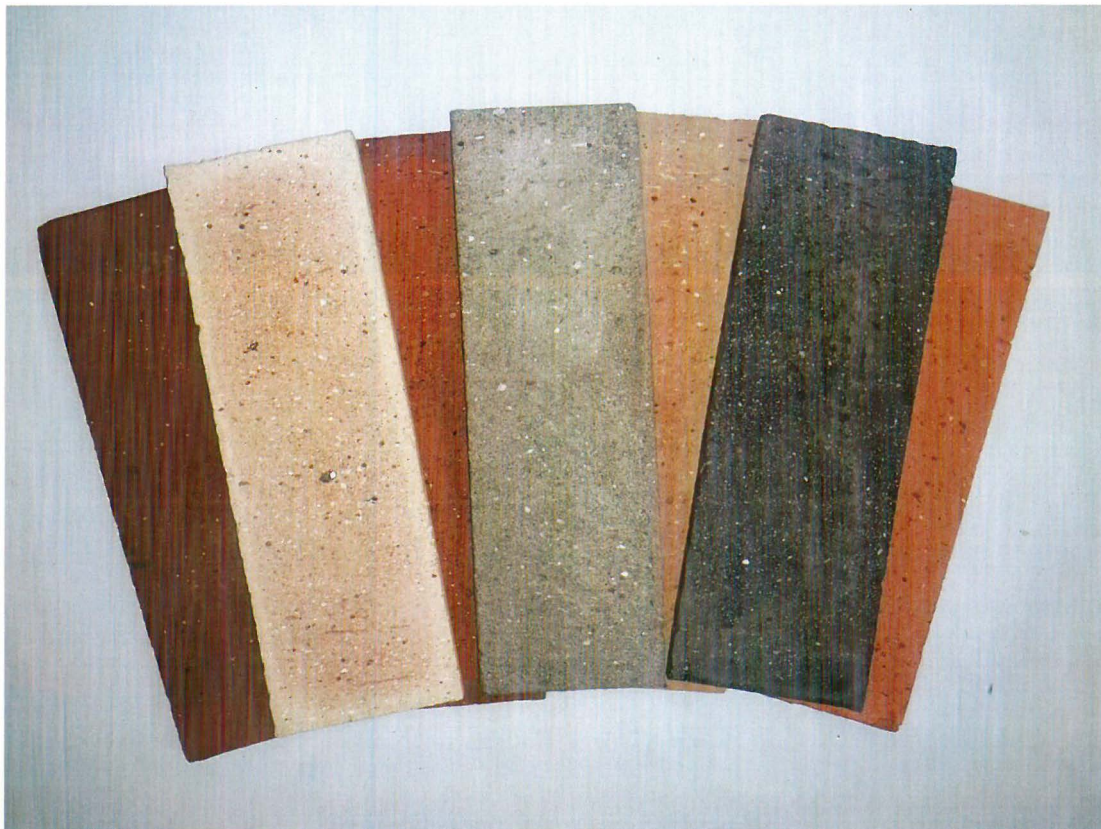

**9MM FACE CLAY BRICK TILES**

Name	Dune, Coral, Dune, Titanium, Champagne, Black Redwood S Clay Tile 9mm
Brick Tile Type	Clay
Average Dimension	220L X 70W X 9mm
Qty per Box	52 Tiles
Weight Per Box	15 Kg
Box Specification	L250mm x W250mm x H160mm
Suggested application area's	Walls
Area per Box Applied	1 Sqm (Allow for a 10 - 12mm grouting gap)