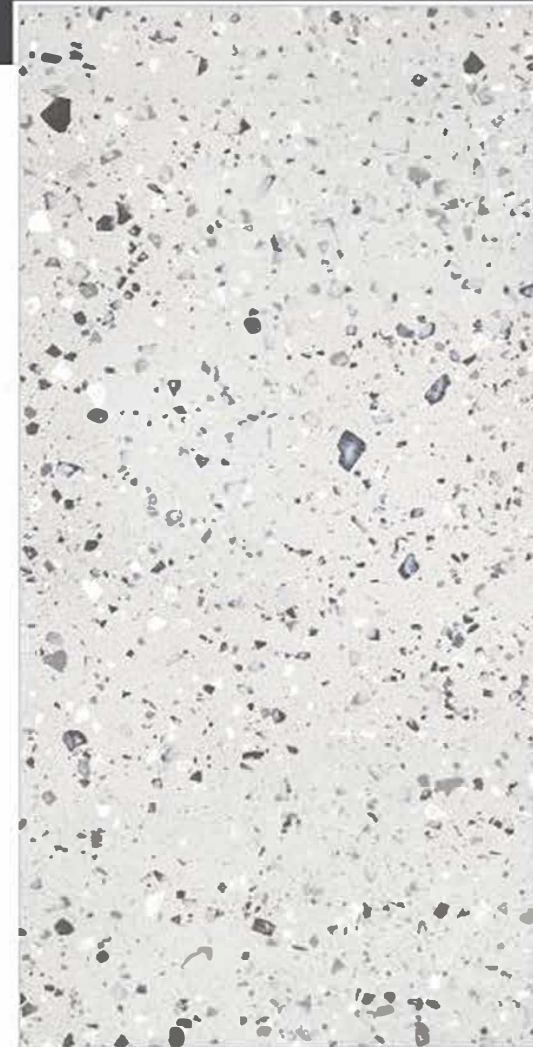

Silvor

600x  
1200mm  
—  
Matt Finish

ZERO  
MAINTENANCE

LOW WATER  
ABSORPTION

IMPACT  
RESISTANCE

HIGH  
STRENGTH

**TERRAZZO**<sup>+</sup>  
COLLECTION

PREVIEW OF :  
Fossil Matt, 600x1200mm