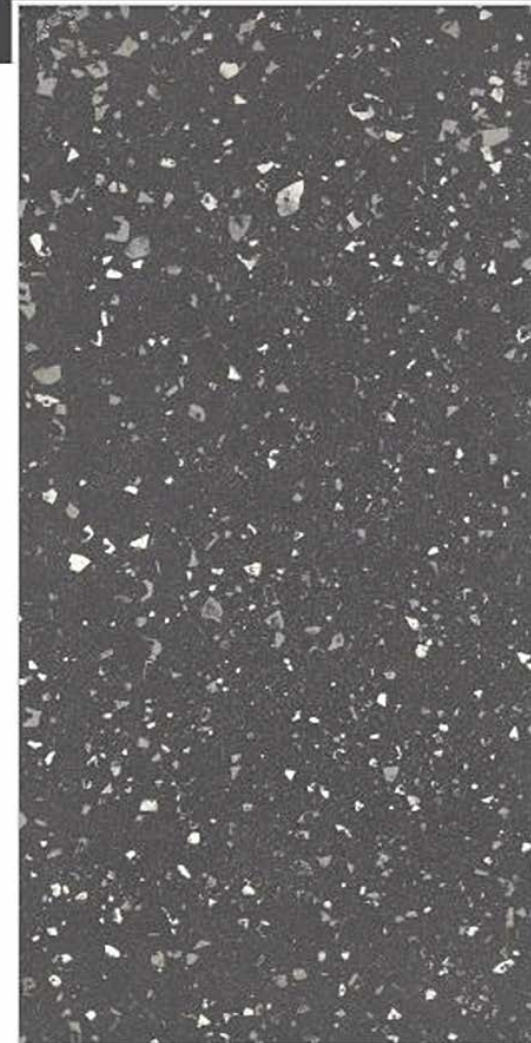

IRON

Iron

600x
1200mm
—
Matt Finish